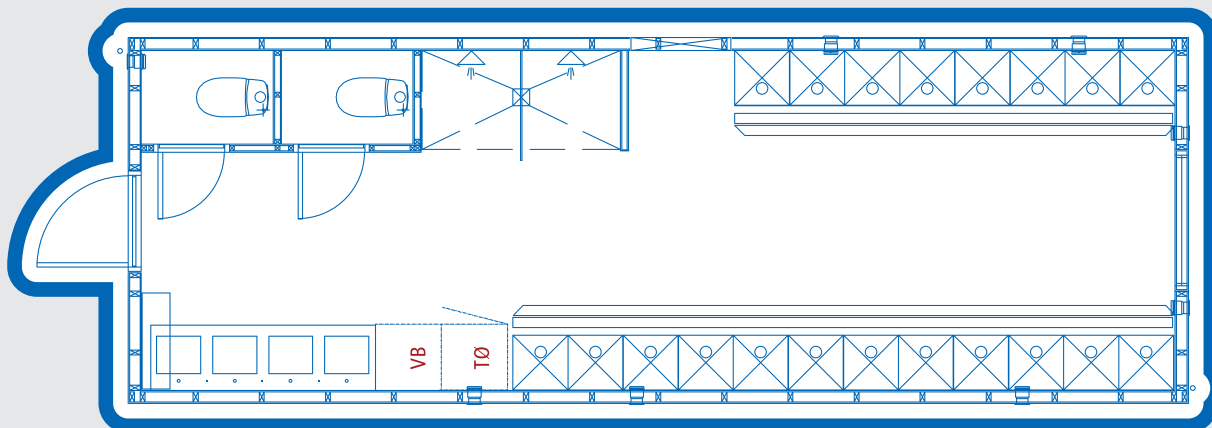

MGV-20

TOTALMÅL: 3324 X 9624
MODULMÅL: 3300 X 9600