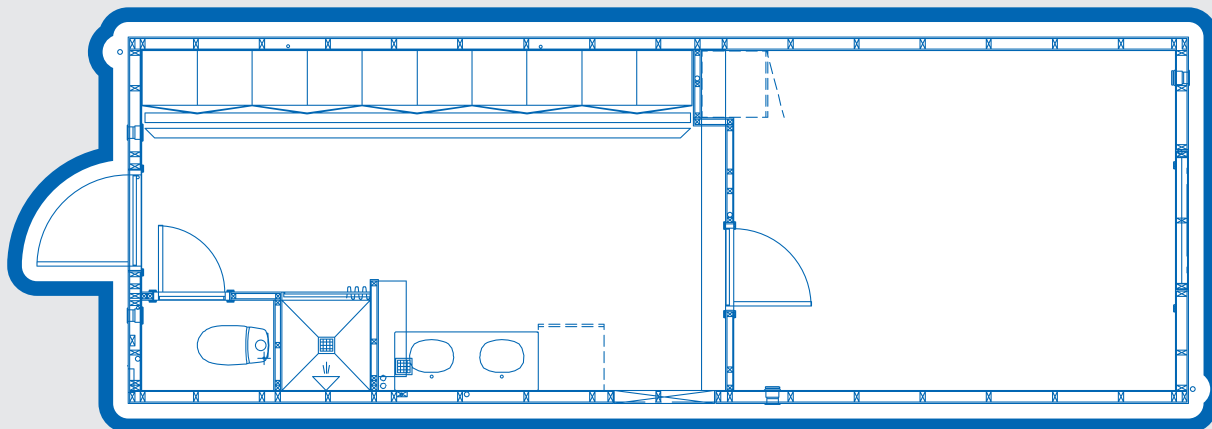

MGV-10

TOTALMÅL: 3324 X 9624
MODULMÅL: 3300 X 9600